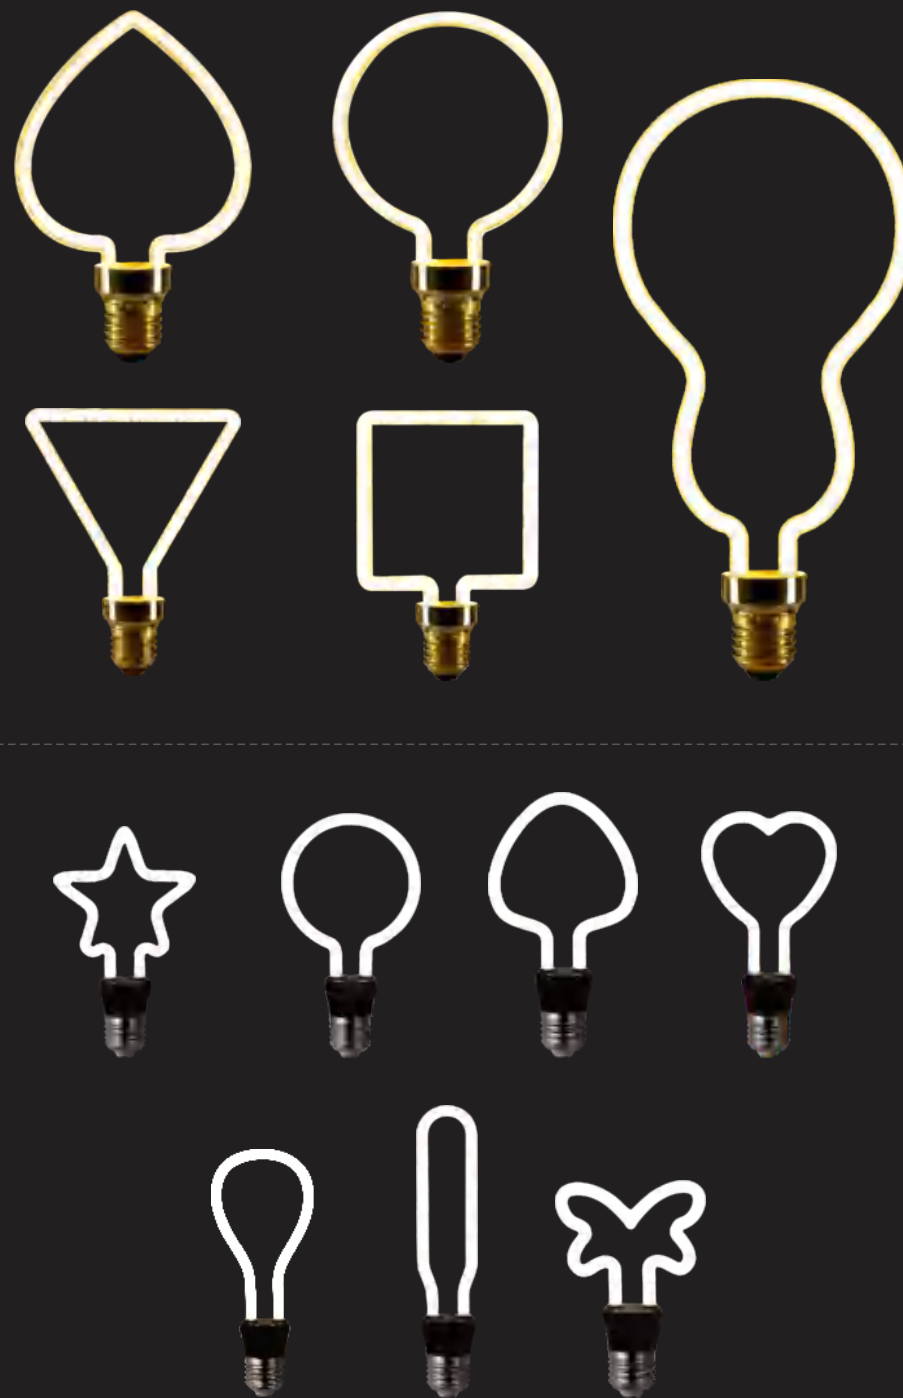

G45-Milk
Φ45×H82mm

C35-Milk
Φ35×H98mm

C35L-Milk
Φ35×H112mm

LED filament lamp
LED decorative bulb

Model: G4/9
Power: 3W/5W/7W

Model: SMD-G25光头强
Power: 12W

Model: SMD-G25光头强
Power: 16W

Model: SMD-C35
Power: 12W

Model: SMD-C35
Power: 7W

Model: SMD-C35-S
Power: 9W

Model: SMD-G40-56
Power: 9W

Model: SMD-G40-80D
Power: 10W

Model: SMD-火箭筒
Power: 12W / 8+8W

Led letter lamp art lamp

Led filament lamp
LED decorative bulb

Thelux

Led filament lamp LED decorative bulb

Thelux

Suspension lamp cap