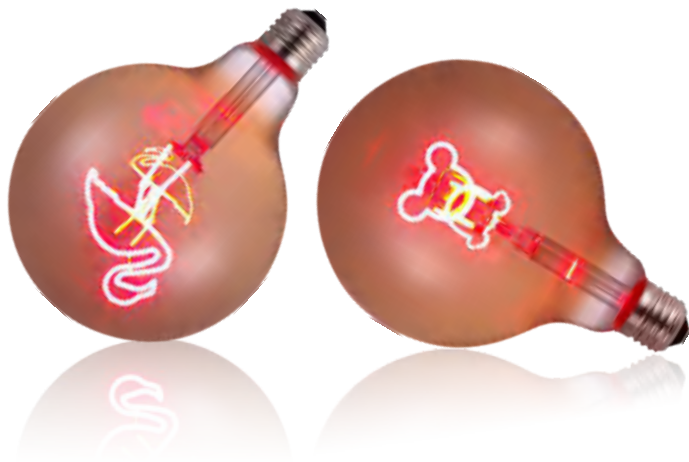

Model: SMD-C35
Power: 7W

Model: SMD-C35-S
Power: 9W

Model: SMD-G40-56
Power: 9W

Model: SMD-G40-80D
Power: 10W

Model: SMD-火箭筒
Power: 12W / 8+8W

Led letter lamp art lamp

Led filament lamp
LED decorative bulb

Thelux