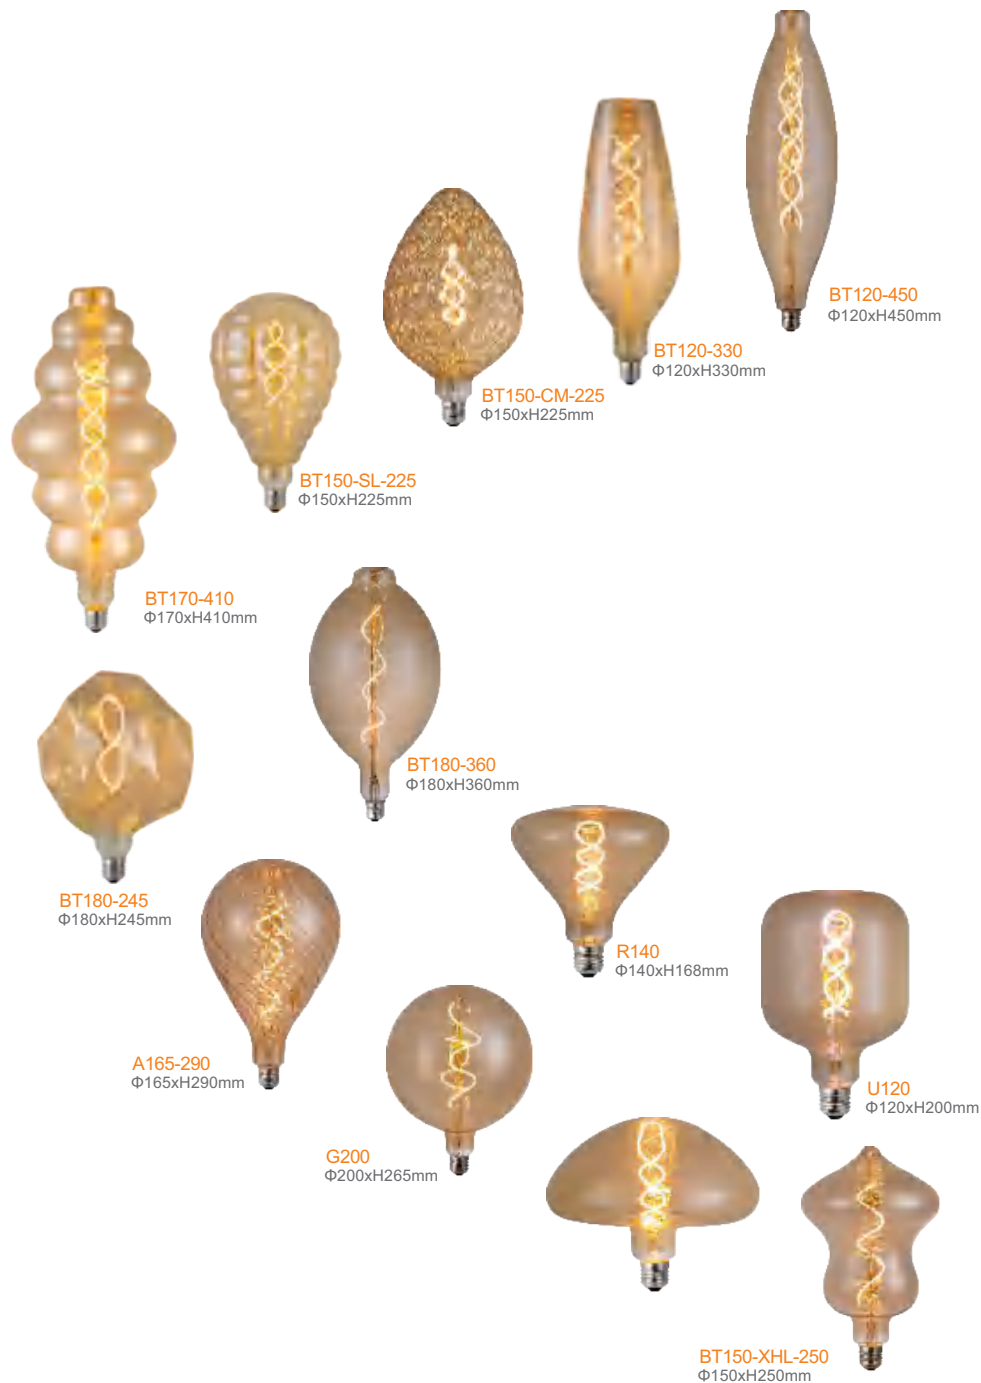

LED-G95
4W/6W/8W/10W/12W
Φ95xH130mm

LED-G125
4W/6W/8W/10W/12W
Φ125xH165mm

LED filament lamp LED decorative bulb

BT120-HL-320
120xH320MM

Art light bulb

Energy saving

Environmental protection

High quality